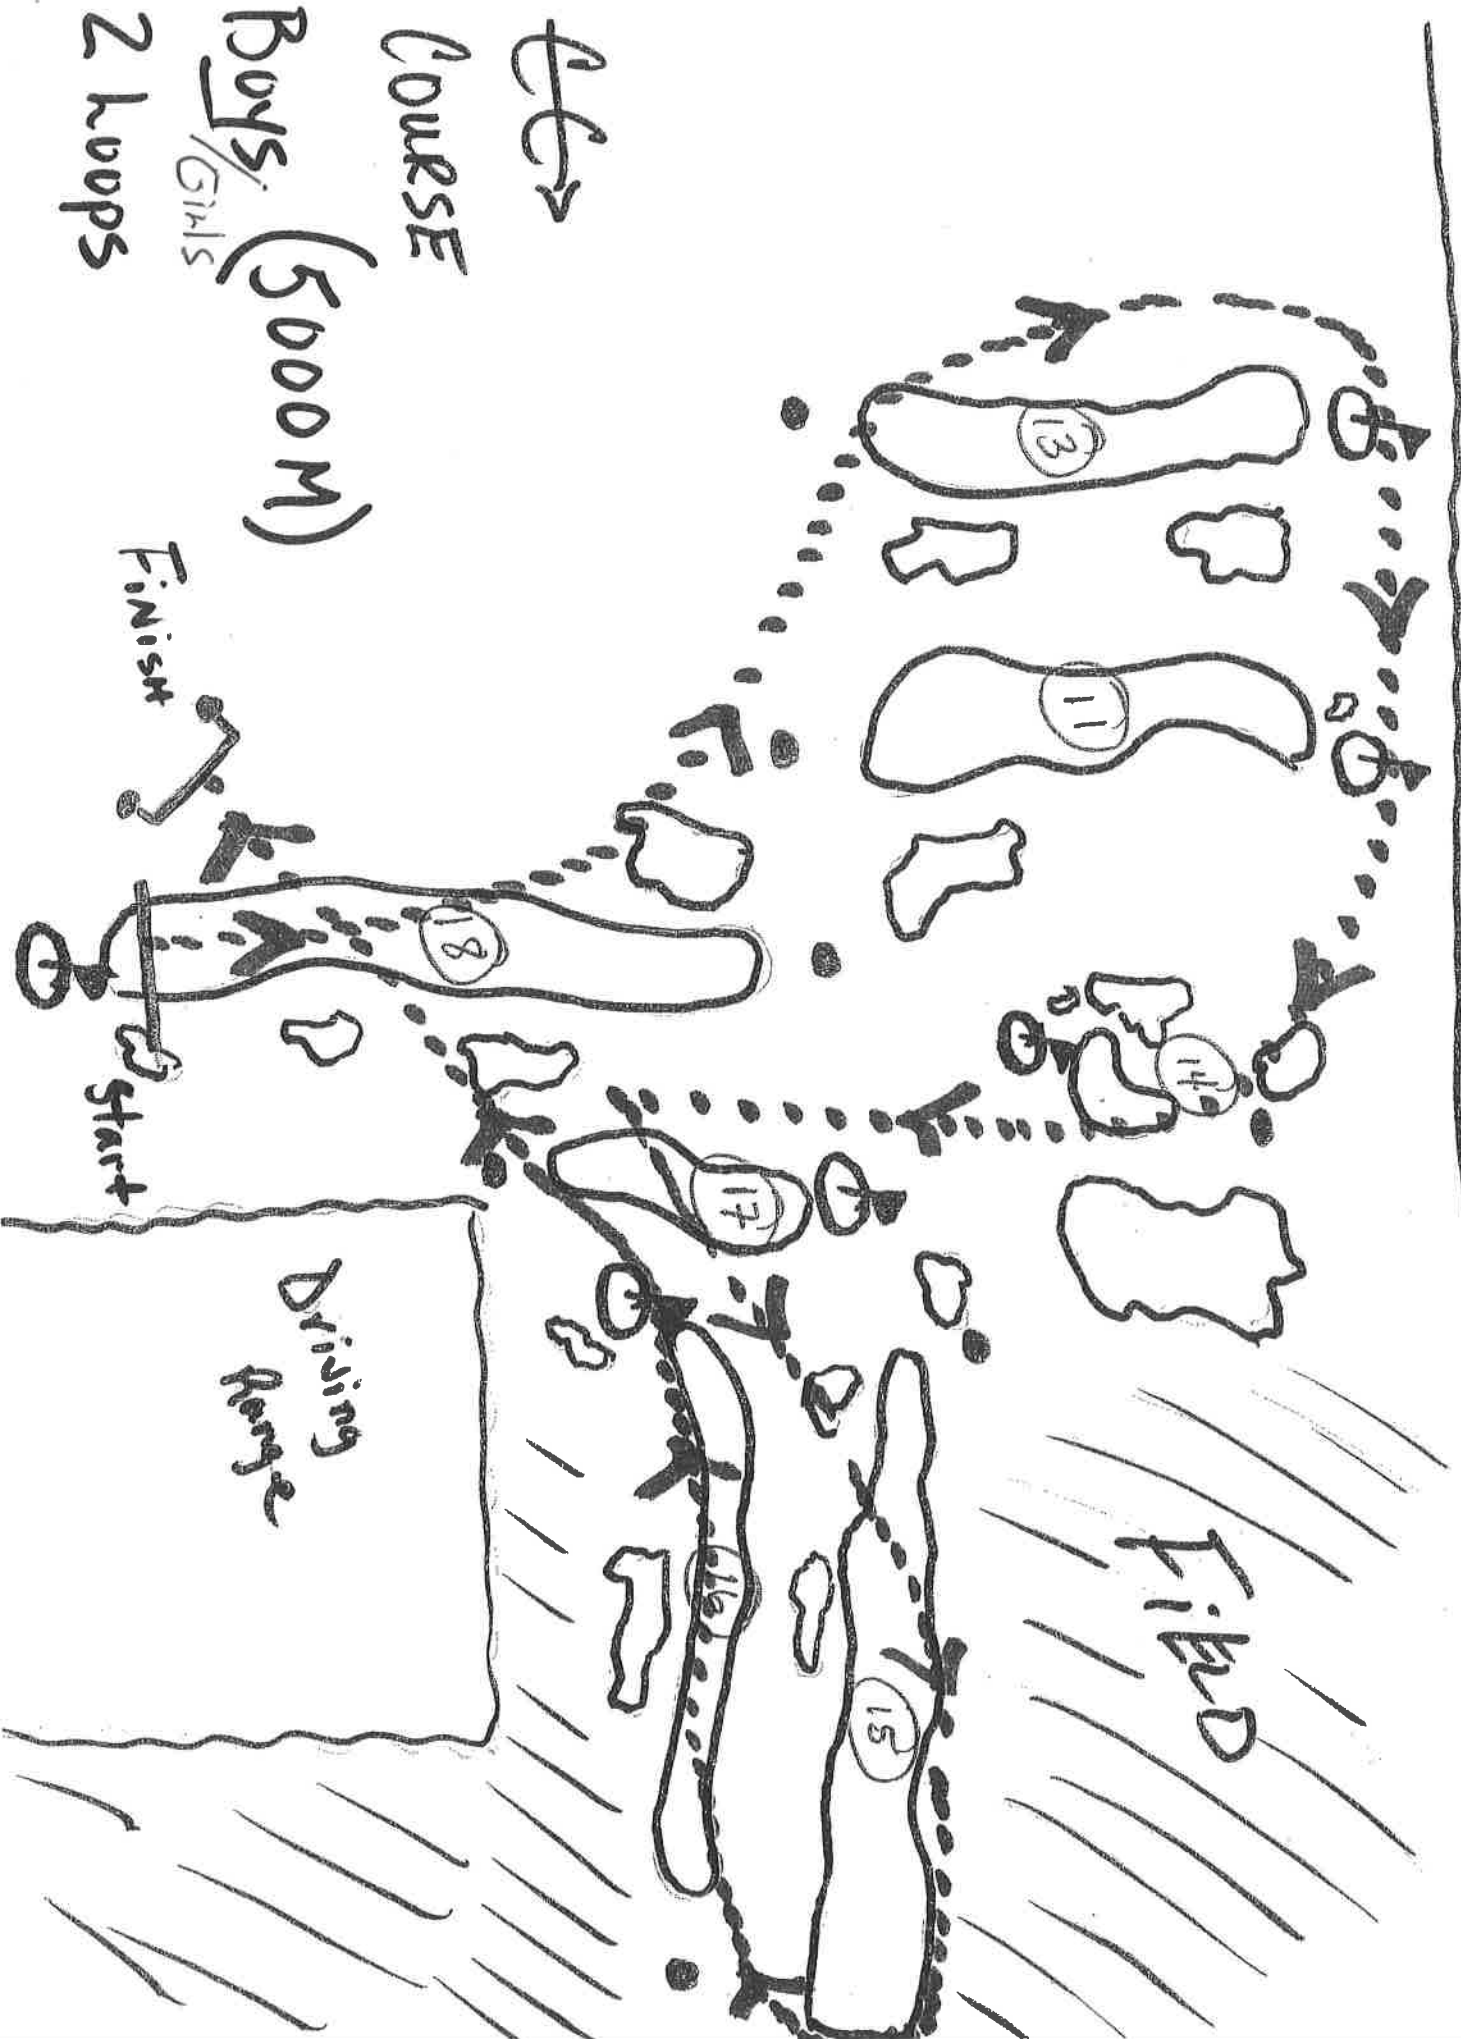

Grass Road. Chy 142

↔

COURSE

Boys/Girls (5000M)

2 hoops

Finish

Start

Driving Range

Field