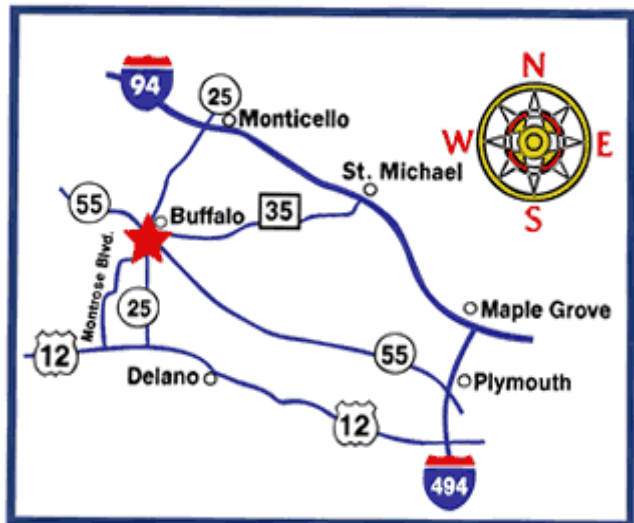

Buffalo Bison Cross Country Invitational September 26, 2019 Buffalo Heights Golf Course

Dear Athletic Directors and Cross Country Coaches,

Buffalo High School will host the 46th Annual Buffalo High School Invitational Cross Country Meet on Thursday, September 26, 2019. The event will be held at the Buffalo Heights Golf Course. It is located on Highway 25 south of Buffalo. We would **appreciate your cooperation in staying off the greens and tee boxes and that people should not bring their pets.** Please share with your athletes to be respectful of the property. Thanks.

Directions to Buffalo Heights Golf Course:

From the North: Follow Hwy 25 South through Buffalo. Buffalo Heights will be on your right.

From the South: Between Delano and Montrose, take Highway 25 north, the Golf Course will be on your left as you enter Buffalo.

From the East: Take Highway 55 West. East of Buffalo turn left on County Road 147 to Highway 25. Turn left on Highway 25 south and proceed to course.

Parking:

It is a challenge with space available. Bus Drivers will be asked to drop off teams and then move to the Zion Lutheran Church North parking lot....located on Highway 25 South of the Golf Course.

<u>Lane #</u>	<u>Team</u>	<u>Lane #</u>	<u>Team</u>
1.	STMA	8.	St. Francis
2.	Cambridge-Isanti	9.	Becker
3.	Buffalo	10.	Anoka
4.	Monticello	11.	Jordan
5.	Minnetonka - Girls Only	12.	Rockford
6.	Rogers	13.	St. Peter
7.	Waconia	14.	Wayzata