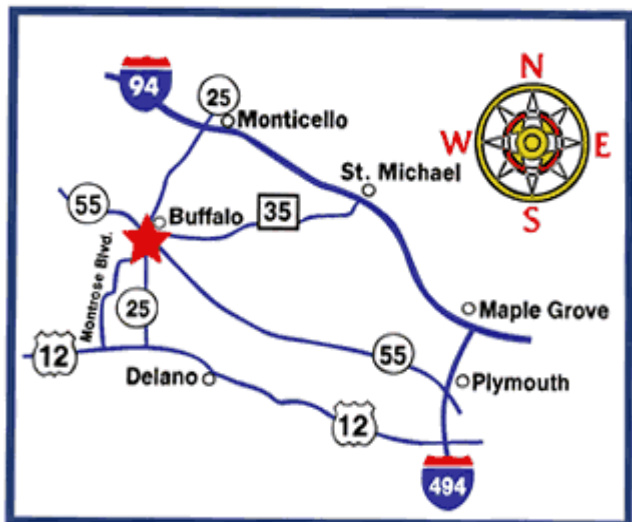

Buffalo Bison Cross Country Invitational September 23, 2021 Buffalo Heights Golf Course

Dear Athletic Directors and Cross Country Coaches,

Buffalo High School will host the 46th Annual Buffalo High School Invitational Cross Country Meet on Thursday, September 23, 2021. The event will be held at the Buffalo Heights Golf Course. It is located on Highway 25 South of Buffalo. We would **appreciate your cooperation in staying off the greens, tee boxes and that people should not bring their pets.** Please share with your athletes to be respectful of the property. Thanks.

Directions to Buffalo Heights Golf Course:

From the North: Follow Hwy 25 South through Buffalo. Buffalo Heights will be on your right.

From the South: Between Delano and Montrose, take Highway 25 North, the Golf Course will be on your left as you enter Buffalo.

From the East: Take Highway 55 West. East of Buffalo turn left on County Road 147 to Highway 25. Turn left on Highway 25 South and proceed to the course.

Parking:

It is a challenge with space available. Bus Drivers will be asked to drop off teams and then move to the Zion Lutheran Church North parking lot....located on Highway 25 South of the Golf Course.

<u>Lane #</u>	<u>Team</u>	<u>Lane #</u>	<u>Team</u>
1.	Becker	6.	Rogers
2.	Chaska	7.	Providence Academy
3.	Buffalo	8.	St. Michael-Albertville
4.	Monticello -Boys Only	9.	Waconia
5.	Minnetonka - Girls Only	10.	Prior Lake -Boys Only